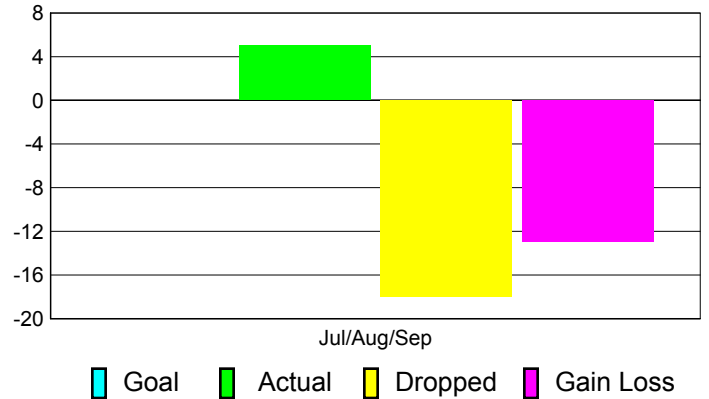

Membership Results 2011-2012

Goal, New, Dropped, Gain/Loss